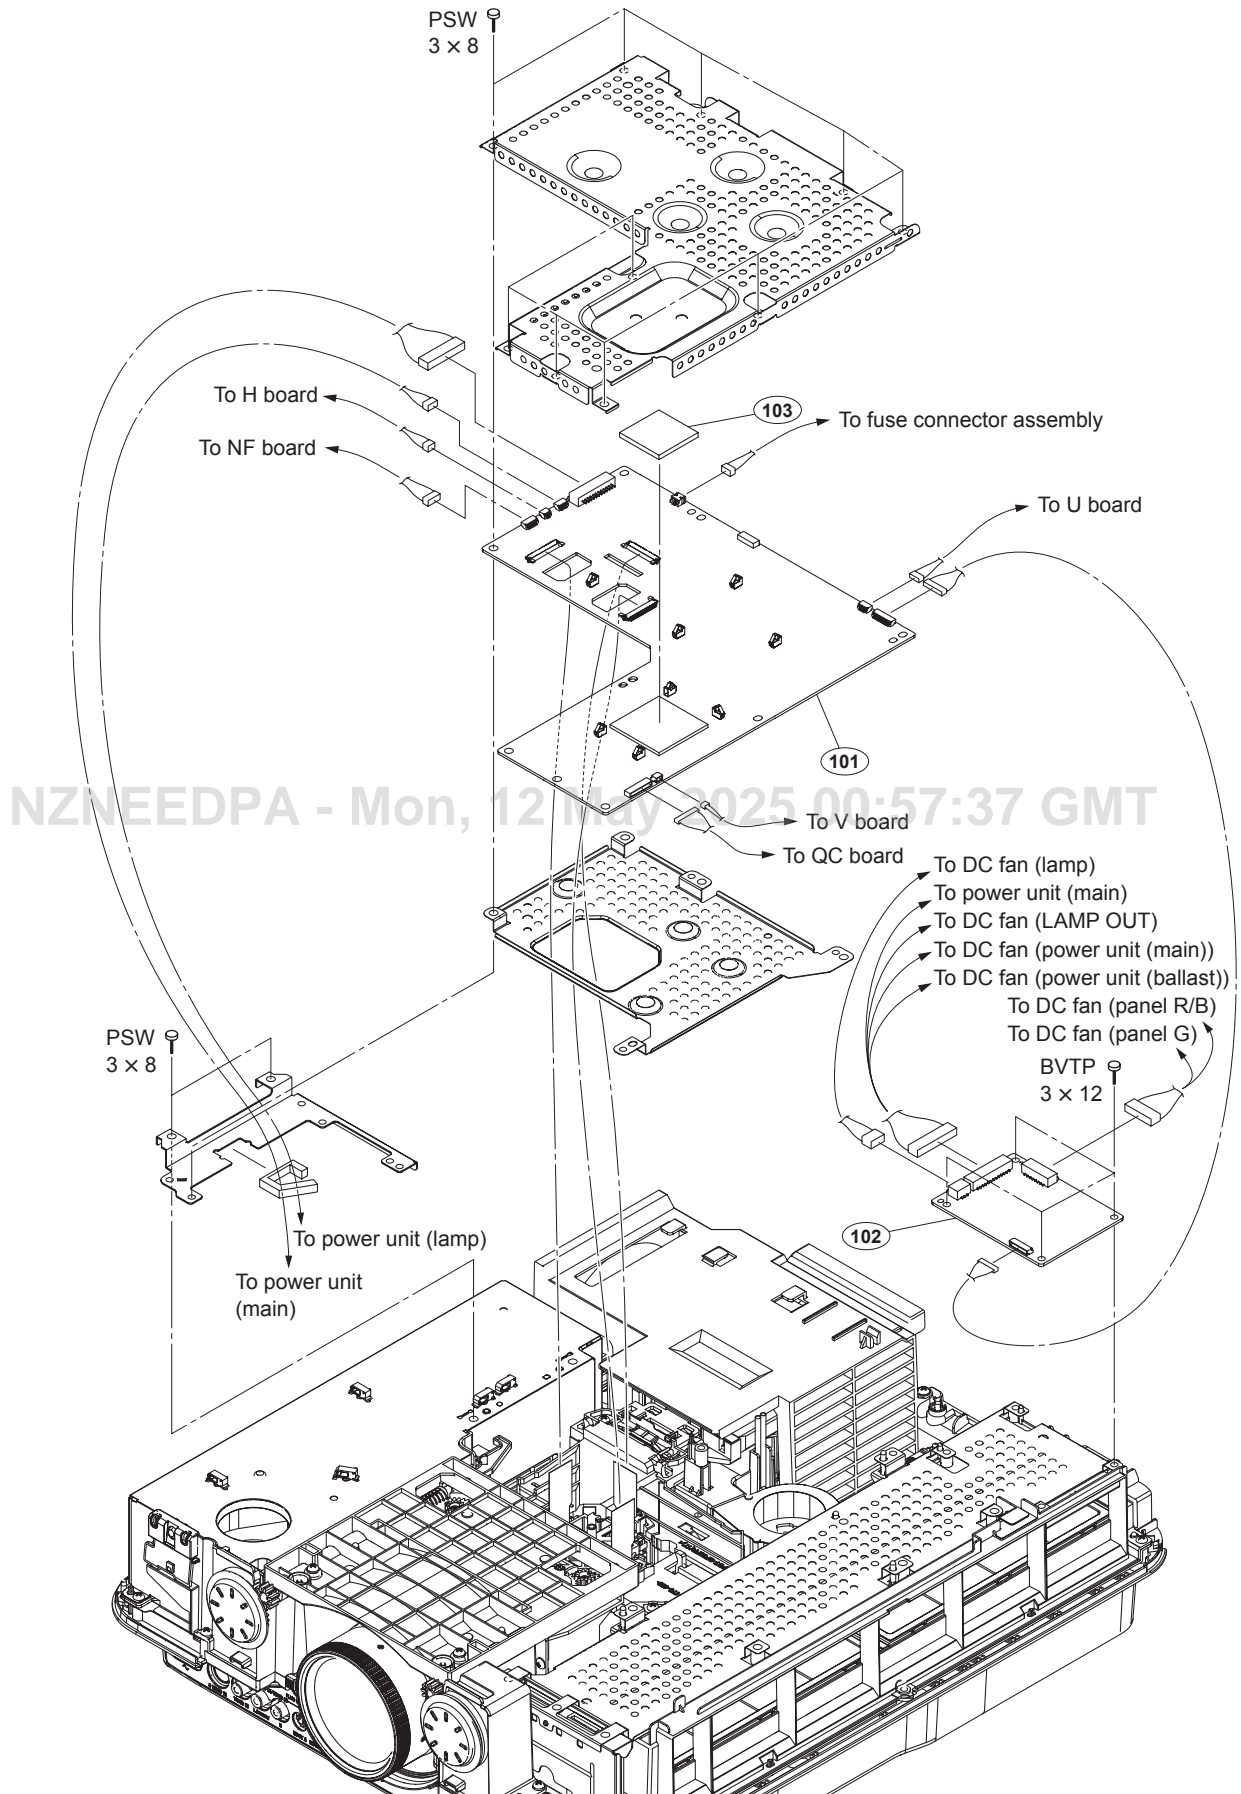

Board Block

NZNEEDPA - Mon, 12 May 2025 00:57:37 GMT